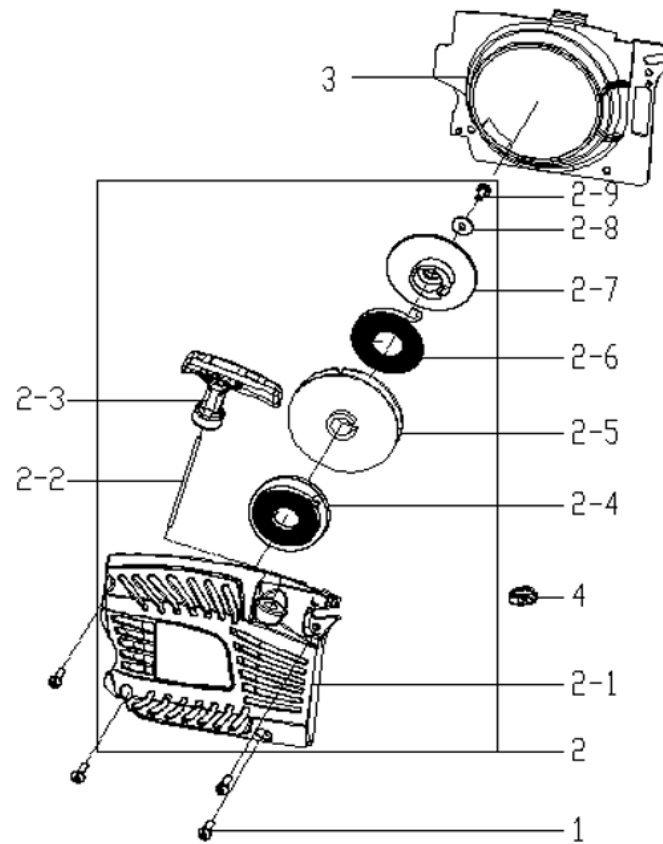

C. Starter assembly

POS	QTY	PARTNUMBER	BESKRIVELSE	DESCRIPTION
C1	4	426316	BOLT M5X16	BOLT M5X16
C2	1	426317	REKYLSTARTER KOMPLET 2016+	RECOILSTARTER ASSY
C2-1	1	426318	DÆKSEL	LID
C2-2	1	426320	STARTSNOR	STARTER CORD
C2-3	1	426321	GREB	HANDLE
C2-4	1	426322	STARTFJEDER	STARTER SPRING
C2-5	1	434890	SPOLE	SPOOL
C2-6	1	434891	FJEDER	ASSISTANT DISC SPRING
C2-7	1	426324	STARTERTRISSE	STARTER SPOOL
C2-8	1	426325	SKIVE	WASHER
C2-9	1	426326	SKRUE ST4.8X13	SCREW ST4.8X13
C3	1	426327	COVER	COOLING-AIR MASK